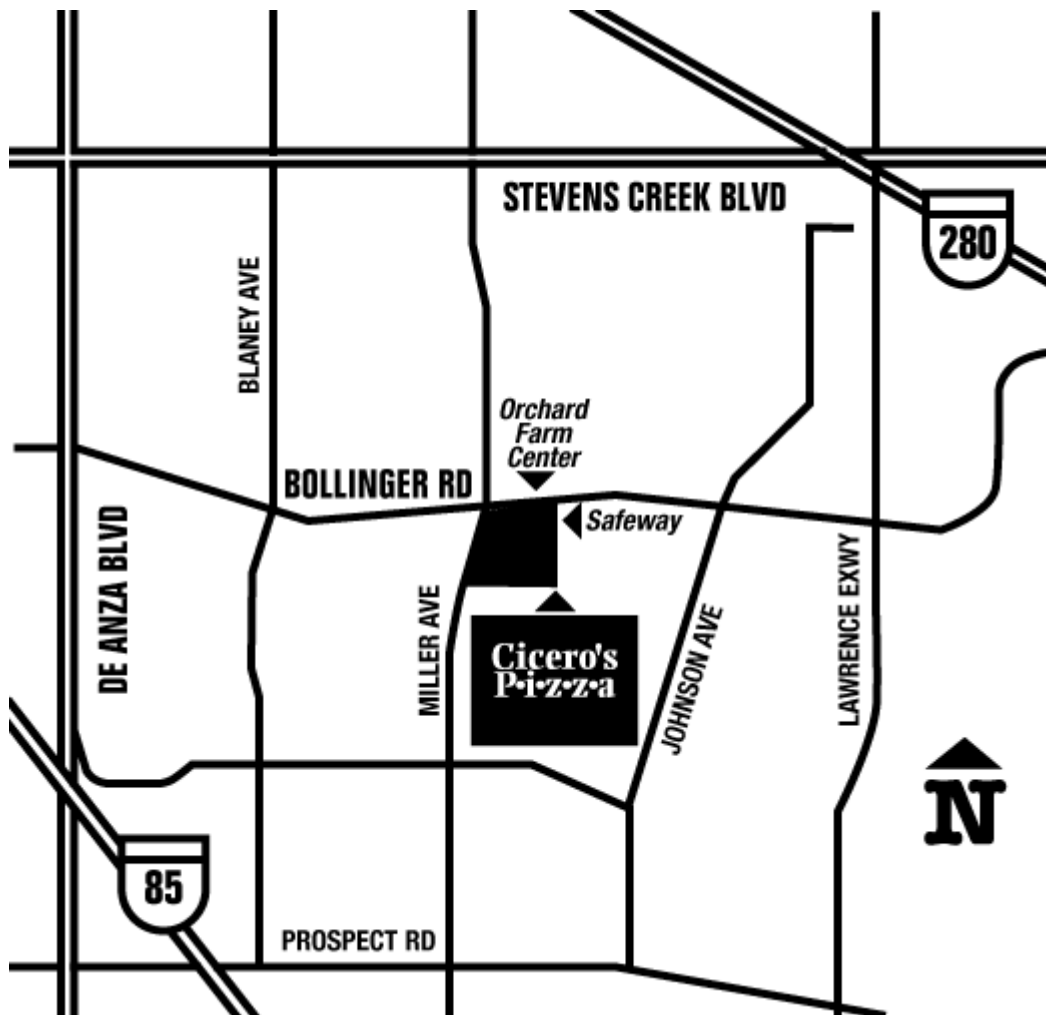

Directions to **Cicero's P-i-z-z-a**

From Los Gatos/Santa Cruz:

Take Hwy 17 to Hwy 85 North towards Mountain View.
Exit Hwy 85 at DeAnza Blvd. and turn right.
Turn right on Bollinger Road. Follow Bollinger to Miller.
Go forward at the stoplight and turn right into Orchard Farms
Plaza. Cicero's Pizza is just past Safeway.

Cicero's Pizza, 6138 Bollinger Road, San Jose, CA 95129
408.777.0690
www.ciceroispizza.com