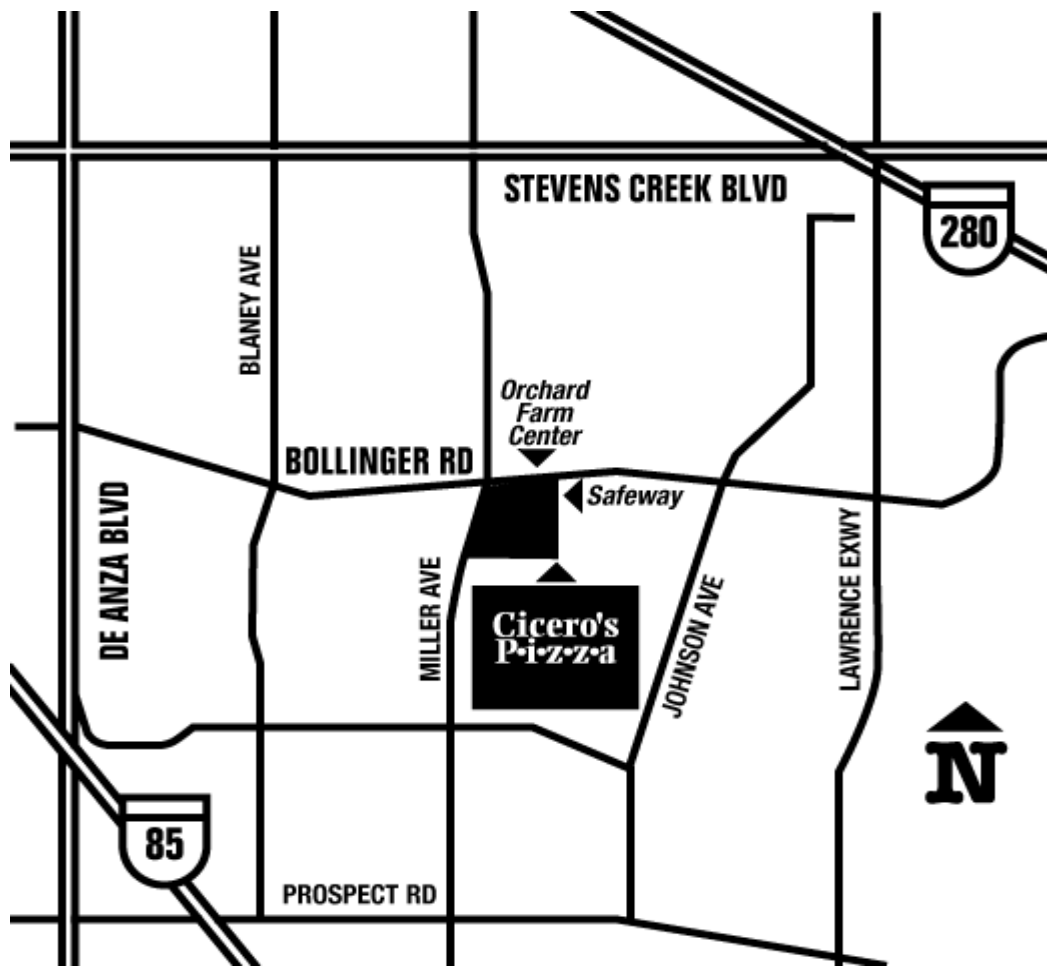

Directions to **Cicero's P*i*z*z*a**

From The East Bay:

Take 880 South to Hwy 280 North.

Take Hwy 280 to Wolfe Road exit.

Exit Wolfe Road and turn left (South) onto Wolfe Road.

Follow Wolfe past Stevens Creek Blvd. Wolfe becomes Miller.

Stay on Miller to Bollinger Road (about 1.5 miles from the exit).

Turn left onto Bollinger and get in the right lane.

Turn right into Orchard Farms Plaza.

Cicero's Pizza is just past Safeway.

Cicero's Pizza, 6138 Bollinger Road, San Jose, CA 95129